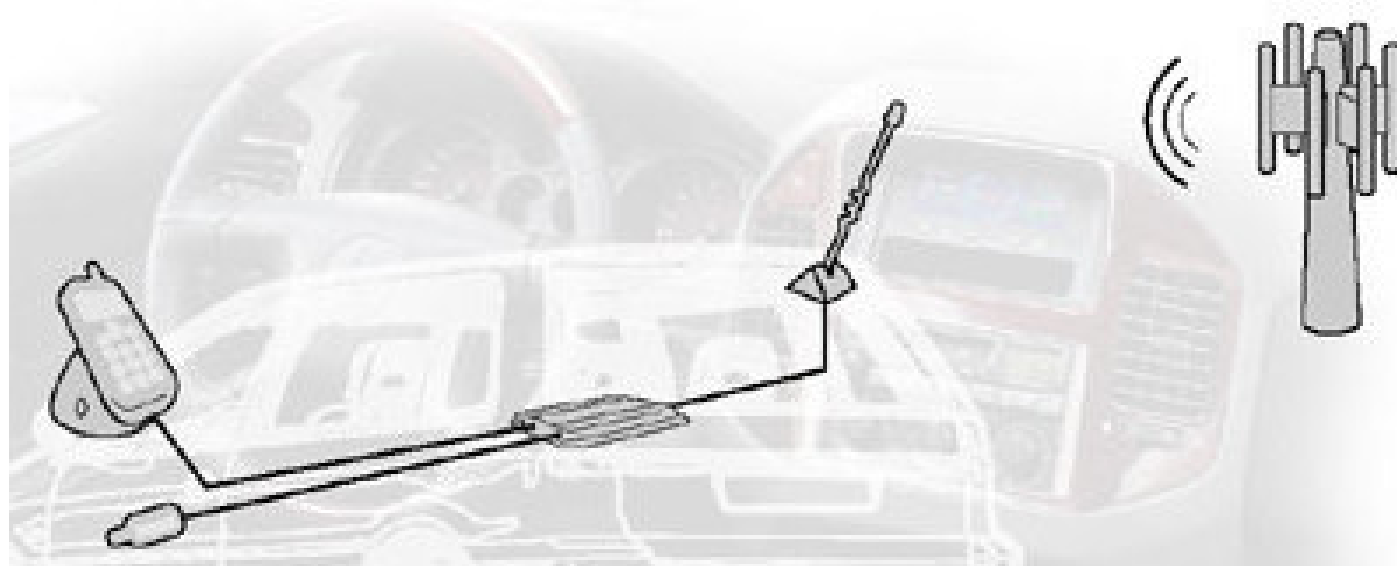

#### Features

- Extend cellphone communication range when driving
- Reduce radiation from cell phone, helpful for human health
- Extend lifespan of cell phone battery
- Built-in AGC, free of interference, no crash sound
- Suitable for any cell phone whether stubby or hidden antenna
- One time install, the sensing antenna attach to the phone holder or leather case surface
- 4 systems in 1 booster [CDMA, TDMA, GSM 850, Analog in CDMA model.]

### MECHANICAL PART

Size Dimensions	3.3 * 10.6 * 16.5 cm [ H*W*D ] ; 1.3 * 4.2 * 6.5 in				
RF Connector	Outdoor ANT side : FME [ M ] ; Indoor ANT side : TNC [ F ]				
Weight	0.5 kg [ approx ]				
Case	Alley aluminum				
Installation	In the car trunk or under the seat				
Accessories	3m Cigar jack power cord or tip wire; RG58 coaxial cable				
Fastening	4 screw holes				